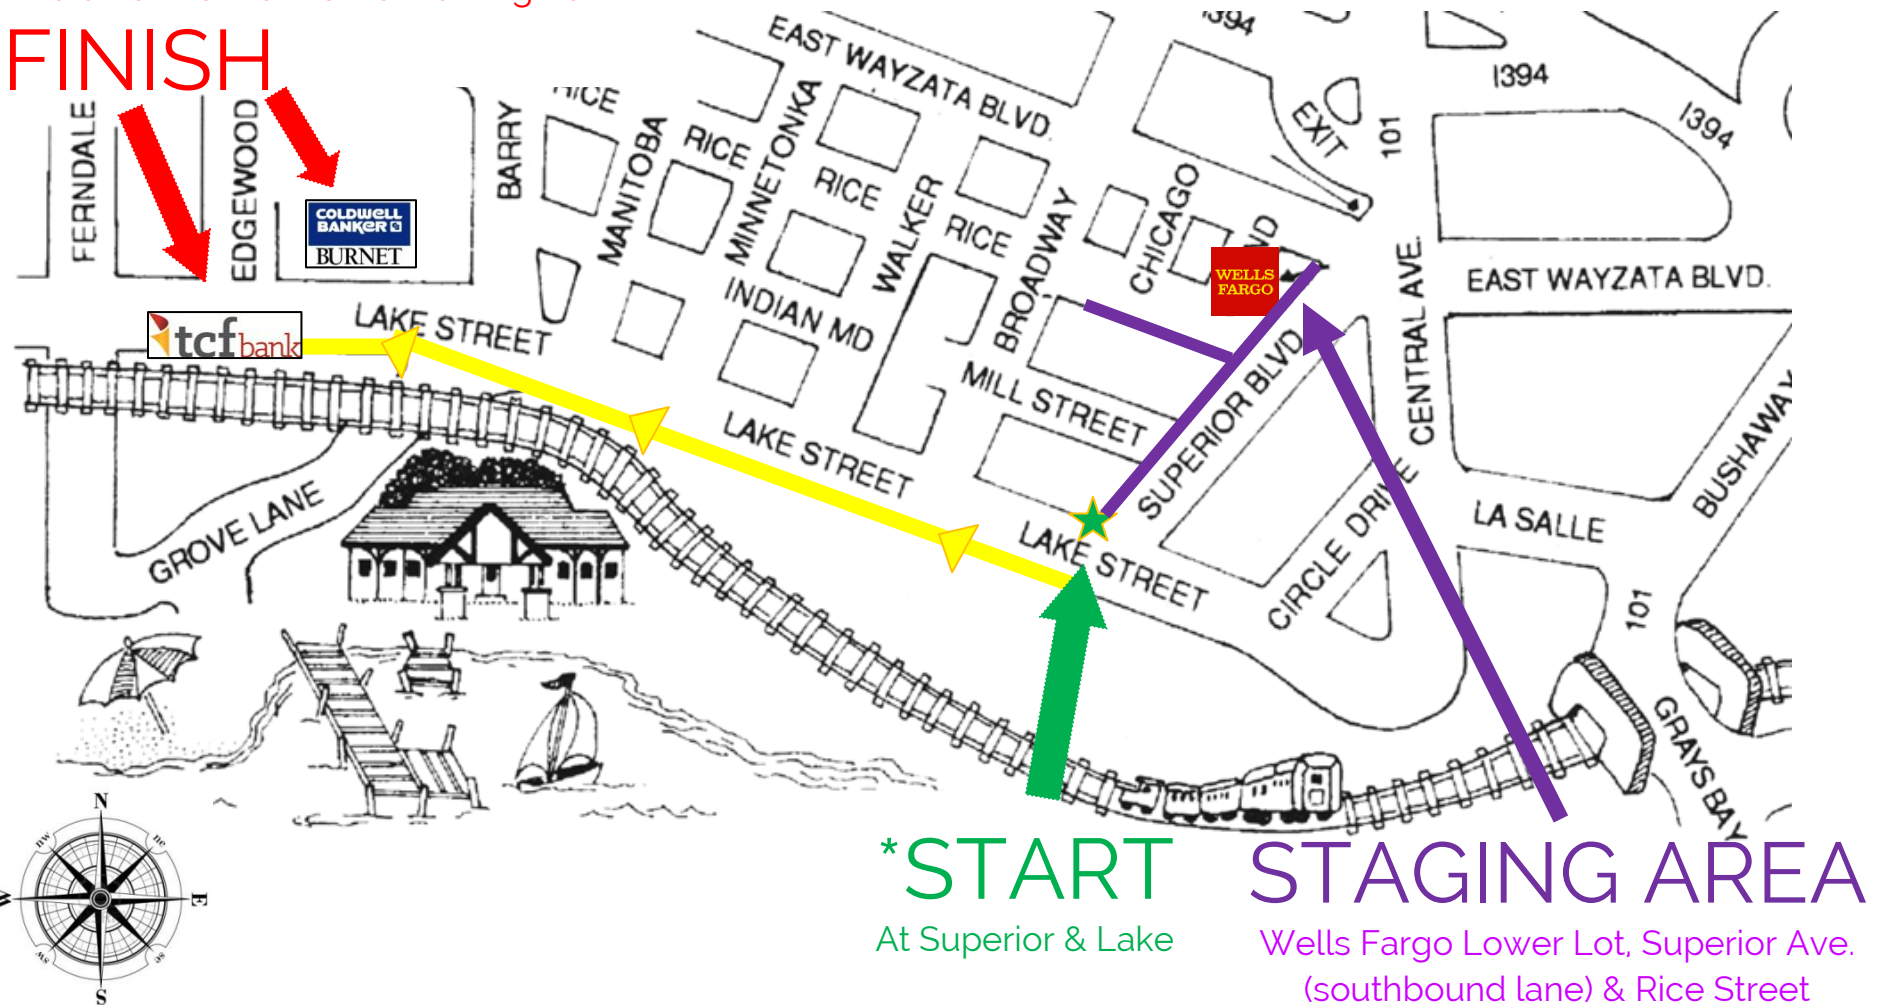

2016 JAMES J. HILL DAYS PARADE MAP

SUNDAY, SEPTEMBER 11TH | 2 PM

Parade Route

*12:30 pm - ALL Parade units will check-in and stage at the Wells Fargo Lower Lot. The parade begins at 2 pm. Units will head WEST on Lake Street, through the carnival lane to the TCF/CBB Parking Lots (approx. 6 blocks).

- TCF Bank WEST Parking Lot
- Coldwell Banker Burnet Parking Lot

FINISH

***START**
At Superior & Lake

STAGING AREA
Wells Fargo Lower Lot, Superior Ave.
(southbound lane) & Rice Street